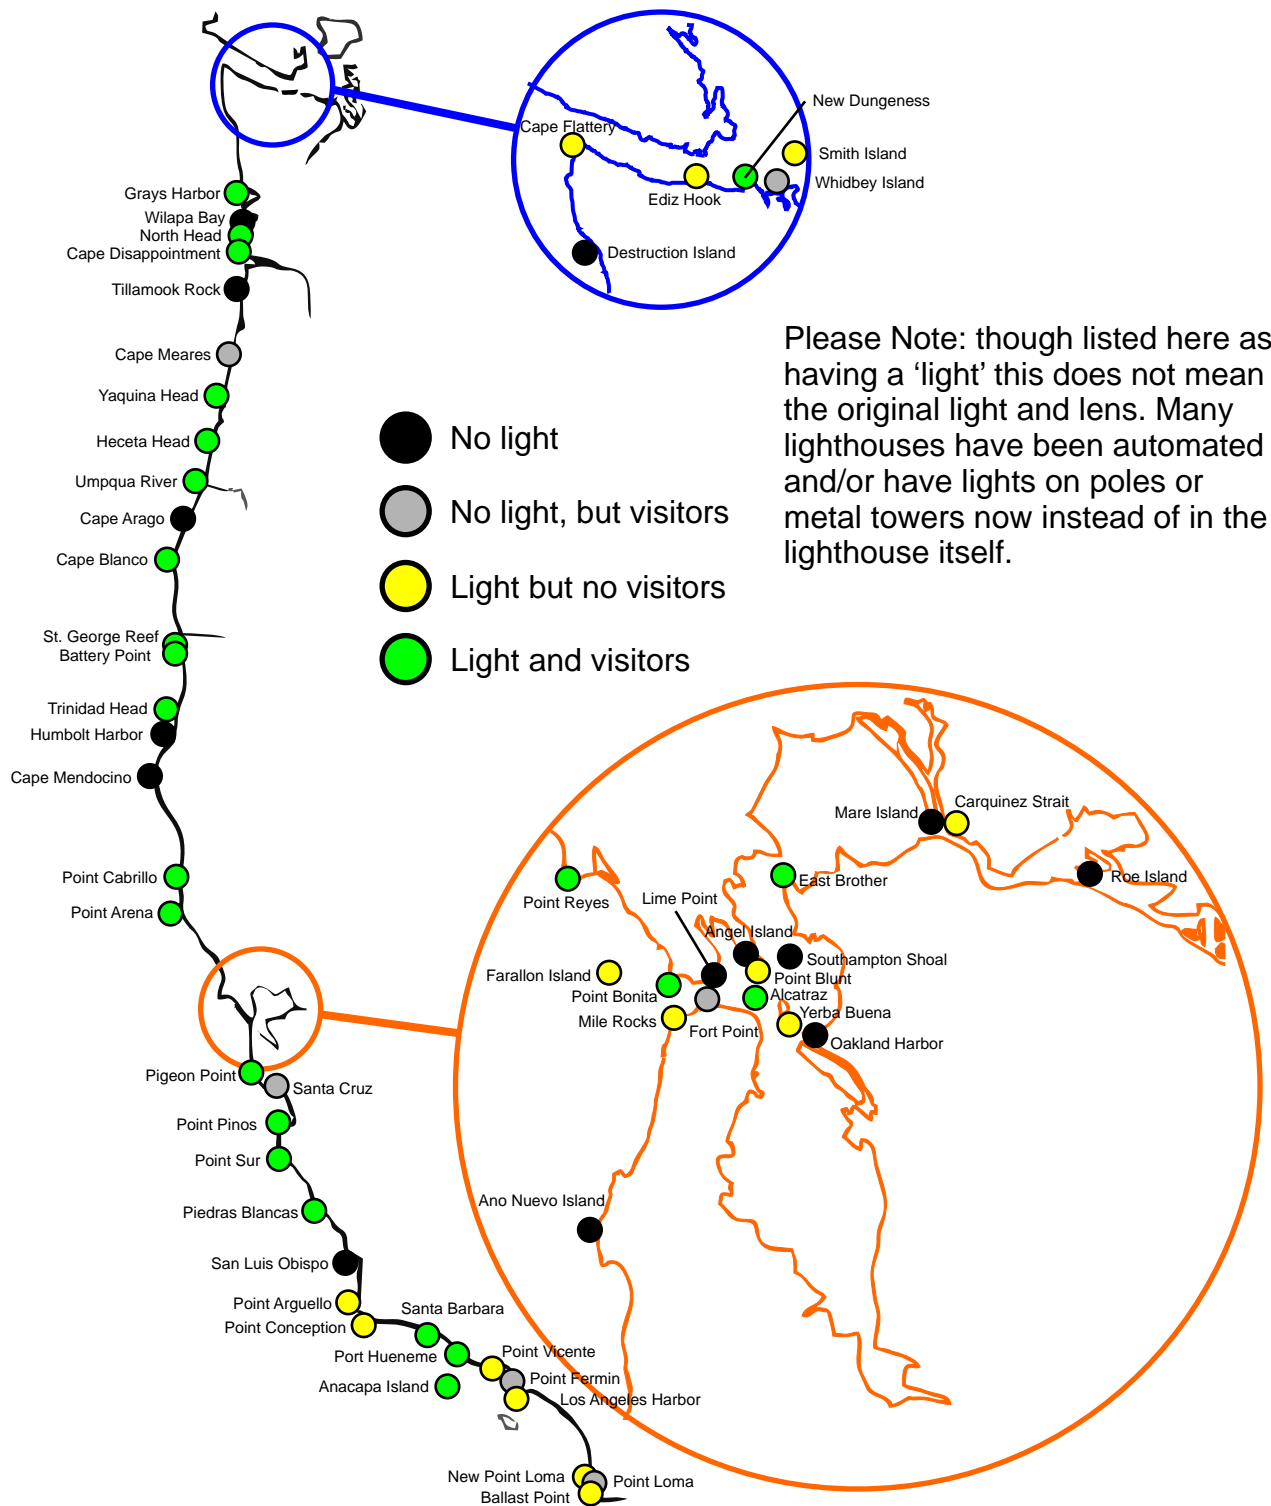

West Coast Lighthouses

Please Note: though listed here as having a 'light' this does not mean the original light and lens. Many lighthouses have been automated and/or have lights on poles or metal towers now instead of in the lighthouse itself.